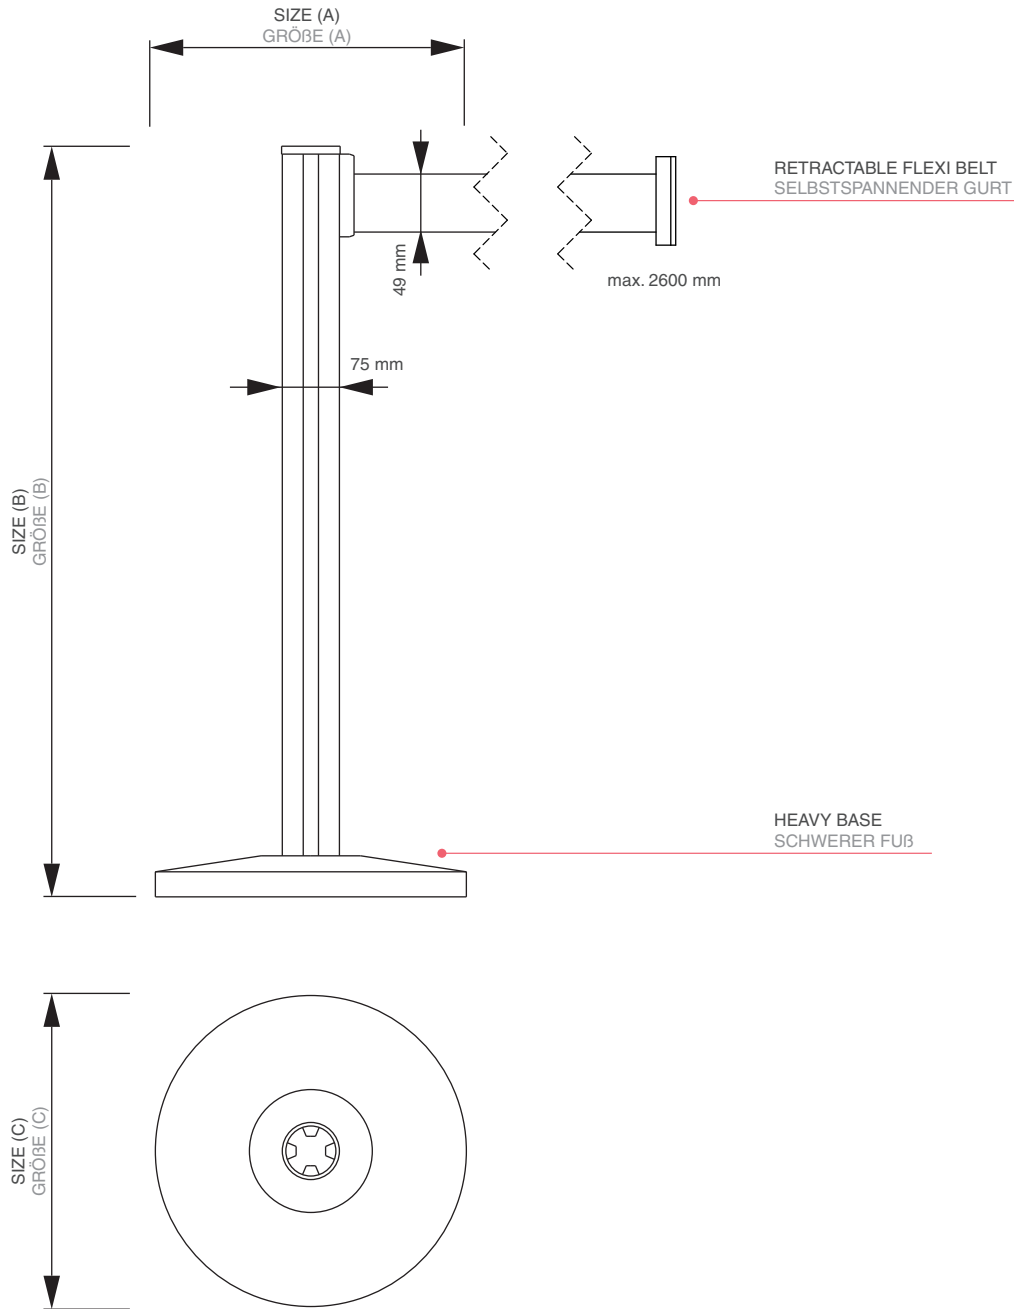

Barrier - Flexi Belt Post

Hospitality Space Equipment | Queue & Guidance Systems